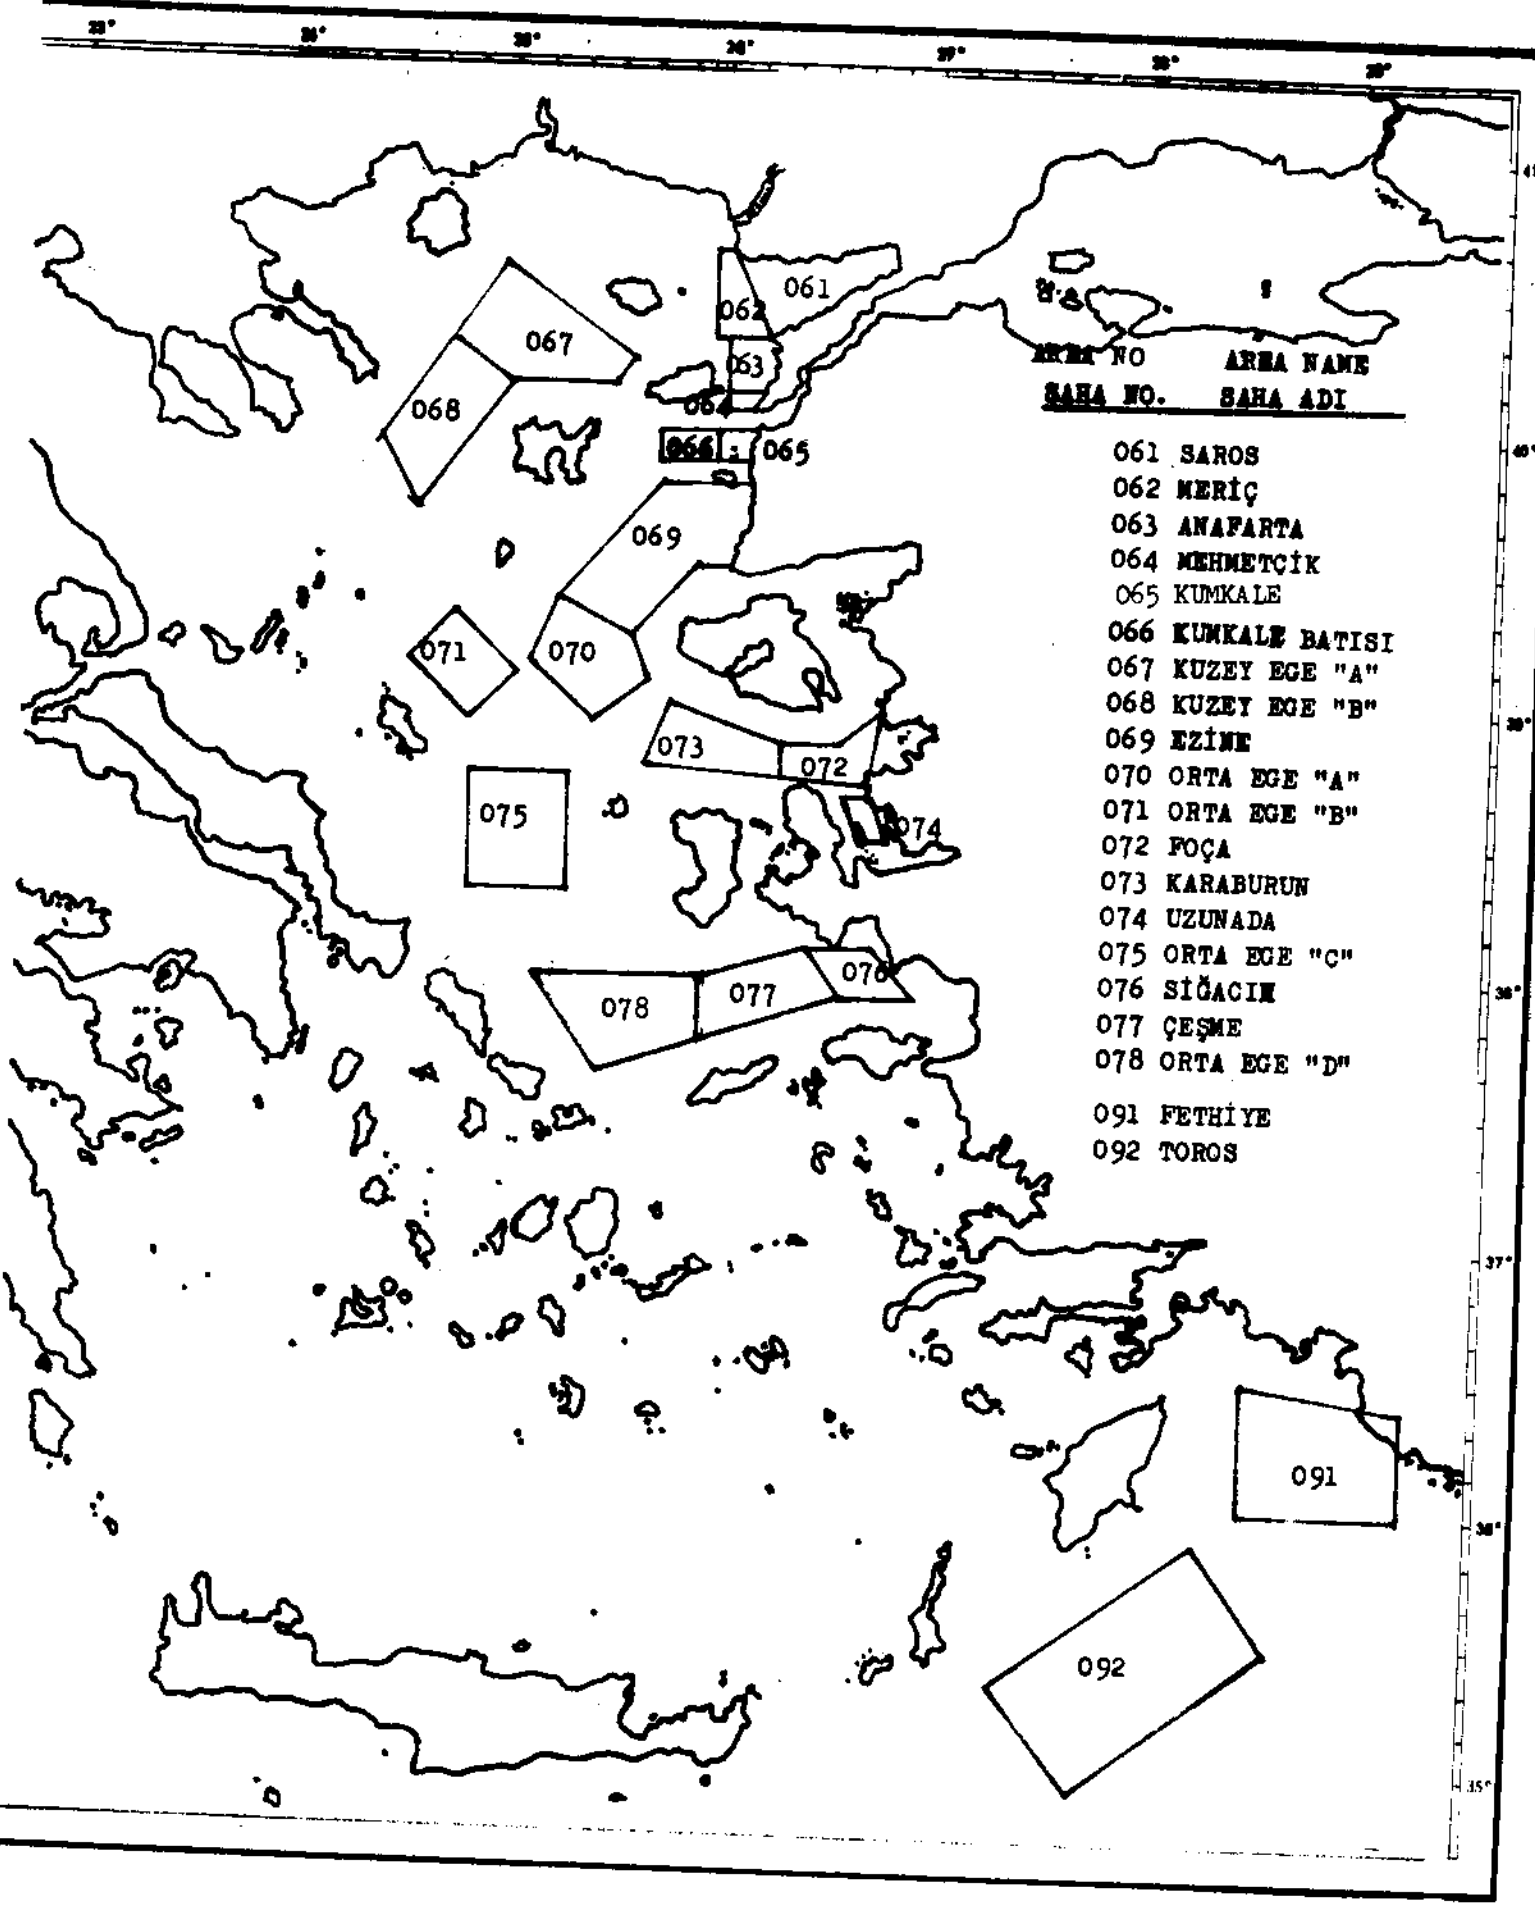

AEGEAN SEA, FIRING AND TRAINING AREAS

AREA NO	AREA NAME	COORDINATES	COMMENTS
077	ÇEŞME	a) 380700 N - 262600 E b) 380000 N - 255800 E c) 374530 E - 255800 E d) 375600 N - 263740 E	Training and firing area of ships and ships coordinated with aircraft. Firing are informed beforehand to the relevants.
078	ORTA EGZ "D" MID AEGEAN "D"	a) 380000 N - 255800 E b) 380000 N - 251000 E c) 373830 N - 253000 E d) 374530 N - 255800 E	Training and firing area of ships and ships coordinated with aircraft. Firing are informed beforehand to the relevants. This area is not used since 1974, July.

MEDITERRANEAN FIRING AND TRAINING AREAS

091	FETHİYE	a) 362500 N - 291900 E b) 363000 N - 283400 E c) 360000 N - 283400 E d) 360000 N - 291900 E	Training and firing area of ships and ships coordinated with aircraft. Firing are informed beforehand to the relevants.
092	TOROS	a) 352800 N - 284300 E b) 355300 N - 282100 E c) 352000 N - 272600 E d) 345500 N - 274900 E	Training and firing area of ships and ships coordinated with aircraft. Firing are informed beforehand to the relevants.

AREA NO   AREA NAME
SAHA NO.   SAHA ADI

- 061 SAROS
- 062 MERİÇ
- 063 ANAFARTA
- 064 MEHMETÇİK
- 065 KUMKALE
- 066 KUMKALE BATISI
- 067 KUZEY EGE "A"
- 068 KUZEY EGE "B"
- 069 EZİNE
- 070 ORTA EGE "A"
- 071 ORTA EGE "B"
- 072 FOÇA
- 073 KARABURUN
- 074 UZUNADA
- 075 ORTA EGE "C"
- 076 SIĞACIM
- 077 ÇEŞME
- 078 ORTA EGE "D"
- 091 FETHİYE
- 092 TOROS